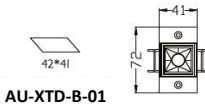

Trimless

AU-XTD-B-01

AU-XTD-B-02

AU-XTD-B-05

AU-XTD-B-10

AU-XTD-B-15

Beam

15° Narrow	30° Middle	45° Wide	Square 55°*55°	Rectangular 40°*65°