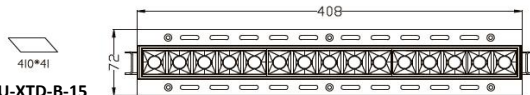

Trimless

AU-XTD-B-01

AU-XTD-B-02

AU-XTD-B-05

AU-XTD-B-10

AU-XTD-B-15

Beam

15° Narrow	30° Middle	45° Wide	Square 55°*55°	Rectangular 40°*65°