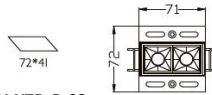

Trimless

AU-XTD-B-01

AU-XTD-B-02

AU-XTD-B-05

AU-XTD-B-10

AU-XTD-B-15

Beam

15° Narrow	30° Middle	45° Wide	Square 55°*55°	Rectangular 40°*65°