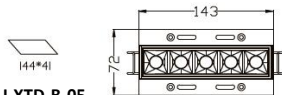

Trimless

AU-XTD-B-01

AU-XTD-B-02

AU-XTD-B-05

AU-XTD-B-10

AU-XTD-B-15

Beam

15° Narrow	30° Middle	45° Wide	Square 55°*55°	Rectangular 40°*65°