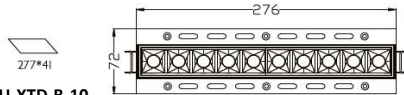

Trimless

AU-XTD-B-01

AU-XTD-B-02

AU-XTD-B-05

AU-XTD-B-10

AU-XTD-B-15

Beam

15° Narrow	30° Middle	45° Wide	Square 55°*55°	Rectangular 40°*65°