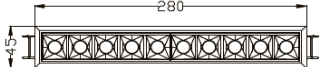

1 LED | 2W

37*37
AU-XTD-A-01

2 LED | 4W

68*37
AU-XTD-A-02

5 LED | 10W

140*37
AU-XTD-A-05

10 LED | 20W

273*37
AU-XTD-A-10

15 LED | 30W

405*37
AU-XTD-A-15

Beam

15° Narrow	30° Middle	45° Wide	Square 55°*55°	Rectangular 40°*65°

Chip

Cree -3535
Osram-3030

SMD

LIGHT EFFECT