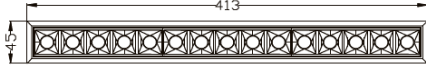

1 LED | 2W

37*37
AU-XTD-A-01

2 LED | 4W

68*37
AU-XTD-A-02

5 LED | 10W

140*37
AU-XTD-A-05

10 LED | 20W

273*37
AU-XTD-A-10

15 LED | 30W

405*37
AU-XTD-A-15

Beam

15° Narrow	30° Middle	45° Wide	Square 55°*55°	Rectangular 40°*65°

Chip

Cree -3535
Osram-3030

SMD

LIGHT EFFECT