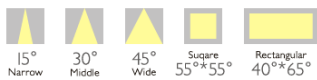

Beam

Chip

SMD