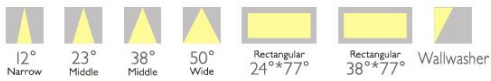

4 LED | 15W

4 LED | 15W

AU-MD006-4

9 LED | 36W

9 LED | 36W

AU-MD006-9

Beam

Chip