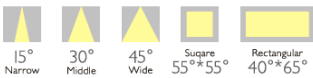

10 LED | 10W

20 LED | 20W

30 LED | 30W

AU-XTD3470-05

AU-XTD3470-10

AU-XTD3470-15

Beam

Chip