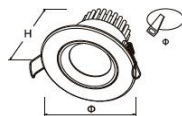

TD030A

TD030B

AU-TD030-3F

Power : 9W
 Cutout : A/Ø95mm
 B/Ø95mm
 Size : A/Ø110 x H71mm
 B/Ø115 x H84mm

AU-TD030-4F

Power : 15W
 Cutout : A/Ø115mm
 B/Ø120mm
 Size : A/Ø140 x H86mm
 B/Ø145 x H101.5mm

AU-TD030-5F

Power : 25W
 Cutout : A/Ø135mm
 B/Ø140mm
 Size : A/Ø160 x H96.5mm
 B/Ø170 x H114.5mm

AU-TD030-6F

Power : 35W
 Cutout : A/Ø145mm
 B/Ø155mm
 Size : A/Ø180 x H115mm
 B/Ø190 x H131.5mm

Parameter

Color temp : 2700K / 3000K / 4000K / 5000K
 Material : Aluminium
 Temp. : -20°C - + 50°C
 Body Color : WH + BK