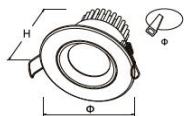

TD030A

TD030B

AU-TD030-3F

Power : 9W
 Cutout : A/Ø95mm
 B/Ø95mm
 Size : A/Ø110 x H71mm
 B/Ø115 x H84mm

AU-TD030-4F

Power : 15W
 Cutout : A/Ø115mm
 B/Ø120mm
 Size : A/Ø140 x H86mm
 B/Ø145 x H101.5mm

AU-TD030-5F

Power : 25W
 Cutout : A/Ø135mm
 B/Ø140mm
 Size : A/Ø160 x H96.5mm
 B/Ø170 x H114.5mm

AU-TD030-6F

Power : 35W
 Cutout : A/Ø145mm
 B/Ø155mm
 Size : A/Ø180 x H115mm
 B/Ø190 x H131.5mm

Parameter

Color temp : 2700K / 3000K / 4000K / 5000K
 Material : Aluminium
 Temp. : -20°C - + 50°C
 Body Color : WH + BK