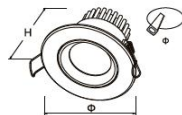

TD030A

TD030B

AU-TD030-3F

Power : 9W
 Cutout : A/Ø95mm
 B/Ø95mm
 Size : A/Ø110 x H71mm
 B/Ø115 x H84mm

AU-TD030-4F

Power : 15W
 Cutout : A/Ø115mm
 B/Ø120mm
 Size : A/Ø140 x H86mm
 B/Ø145 x H101.5mm

AU-TD030-5F

Power : 25W
 Cutout : A/Ø135mm
 B/Ø140mm
 Size : A/Ø160 x H96.5mm
 B/Ø170 x H114.5mm

AU-TD030-6F

Power : 35W
 Cutout : A/Ø145mm
 B/Ø155mm
 Size : A/Ø180 x H115mm
 B/Ø190 x H131.5mm

Parameter

Color temp : 2700K / 3000K / 4000K / 5000K
 Material : Aluminium
 Temp. : -20°C - + 50°C
 Body Color : WH + BK