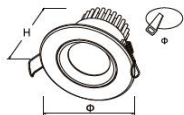

TD030A

TD030B

AU-TD030-3F

Power : 9W
 Cutout : A/Ø95mm
 B/Ø95mm
 Size : A/Ø110 x H71mm
 B/Ø115 x H84mm

AU-TD030-4F

Power : 15W
 Cutout : A/Ø115mm
 B/Ø120mm
 Size : A/Ø140 x H86mm
 B/Ø145 x H101.5mm

AU-TD030-5F

Power : 25W
 Cutout : A/Ø135mm
 B/Ø140mm
 Size : A/Ø160 x H96.5mm
 B/Ø170 x H114.5mm

AU-TD030-6F

Power : 35W
 Cutout : A/Ø145mm
 B/Ø155mm
 Size : A/Ø180 x H115mm
 B/Ø190 x H131.5mm

Parameter

Color temp : 2700K / 3000K / 4000K / 5000K
 Material : Aluminium
 Temp. : -20°C - + 50°C
 Body Color : WH + BK