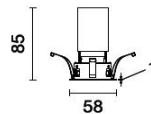

FOUNDATION

Fixed downlight

AUSD50A 50W

AUSD50A 8W

AUSD50A 12W

PICK UP

Adjustable downlight

AUSD50B 5W