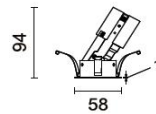

AUSD50B 5W

Beam

Chip

ACCESSORIES