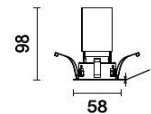

FOUNDATION

Fixed downlight

AUSD50A 50W

AUSD50A 8W

AUSD50A 12W

PICK UP

Adjustable downlight

AUSD50B 5W