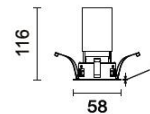

FOUNDATION

Fixed downlight

AUSD50A 50W

AUSD50A 8W

AUSD50A 12W

PICK UP

Adjustable downlight

AUSD50B 5W