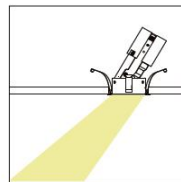

FOUNDATION

Fixed downlight

AUSD50A 50W

AUSD50A 8W

AUSD50A 12W

PICK UP

Adjustable downlight

AUSD50B 5W