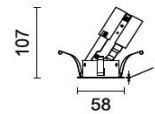

AUSD50B 8W

Beam

Chip

ACCESSORIES