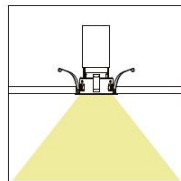

FOUNDATION

Fixed downlight

AUSD50A 50W

AUSD50A 8W

AUSD50A 12W

PICK UP

Adjustable downlight

AUSD50B 5W